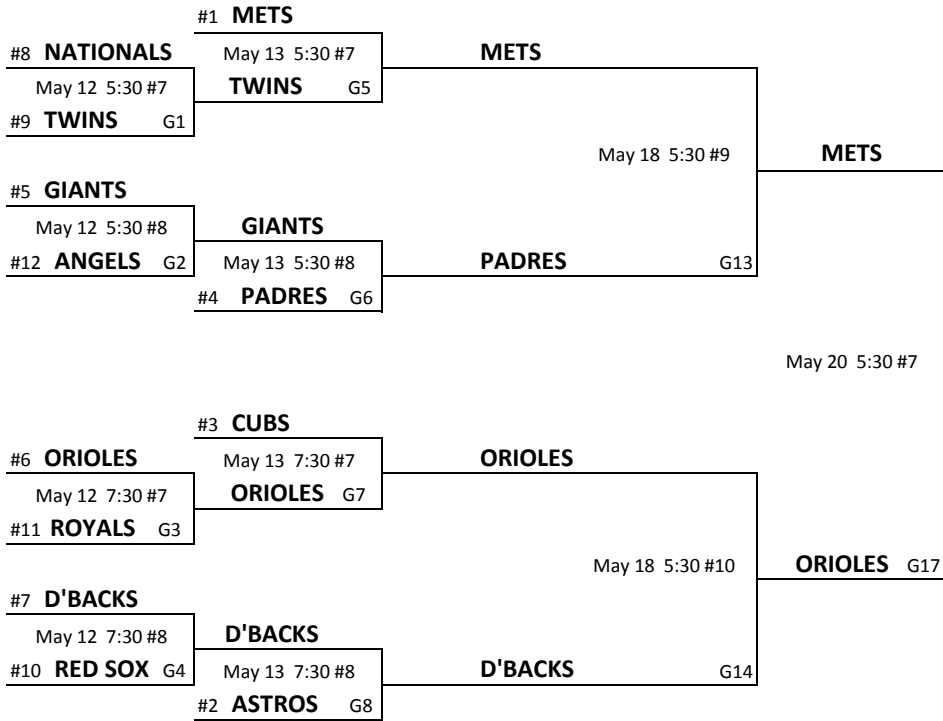

"AAA" DIVISION

WINNERS

HOME team is higher seed. (#1 is highest seed.) In games G22 and G23, IF the higher seed is coming from loser's bracket (winner of G21), the winner of G17 shall be the home team.

LOSERS