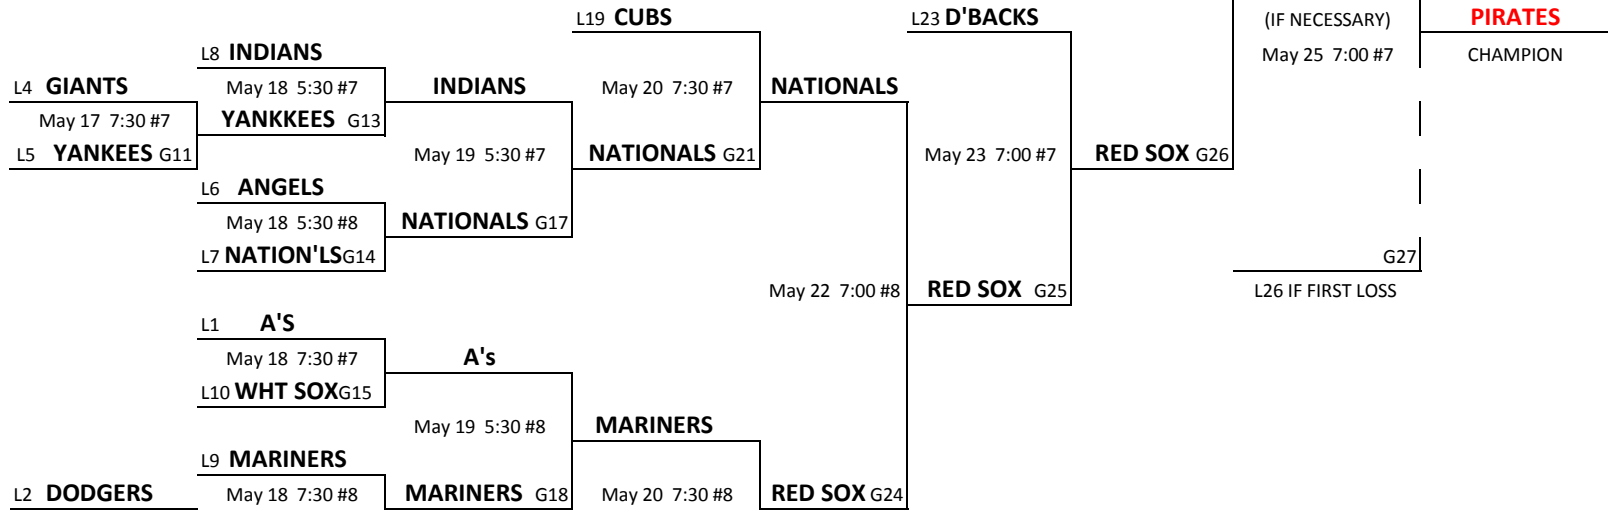

"MAJORS" DIVISION

WINNERS

HOME team is higher seed. (#1 is highest seed.)
 In games G26 and G27, IF the higher seed is coming from loser's bracket (winner of G25), the winner of G23 shall be the home team.

LOSERS

May 17 7:30 #8
L3 **REDS** G12

REDS G16

L20 **RED SOX** G22