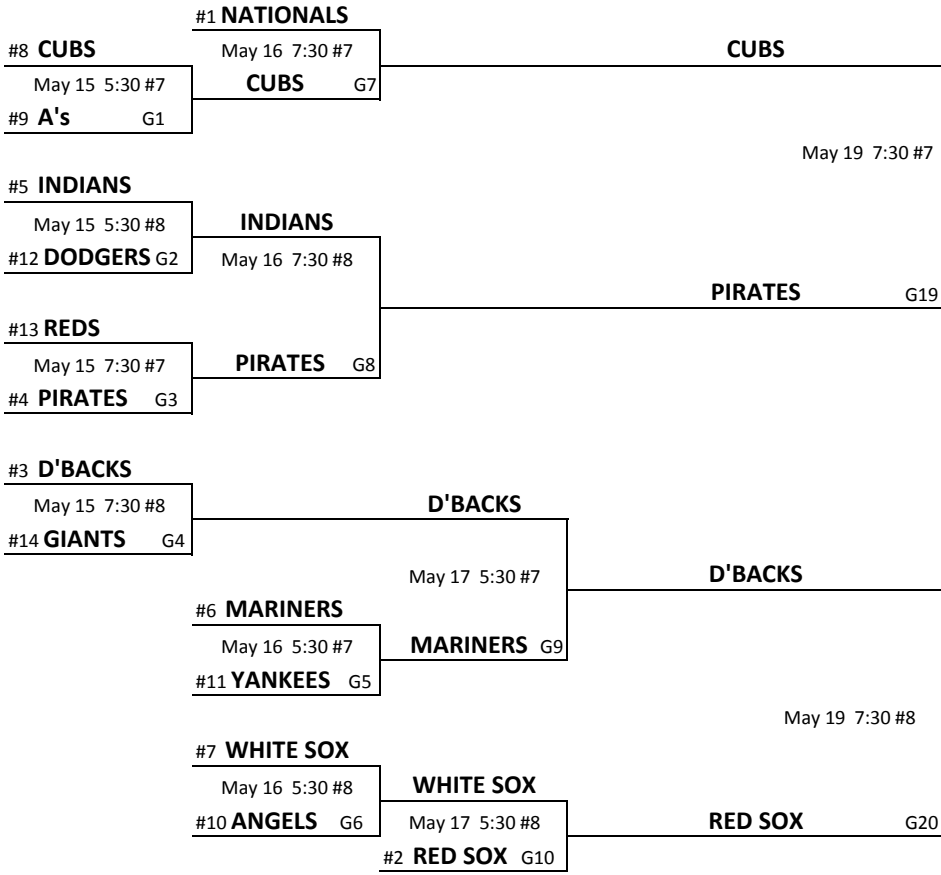

"MAJORS" DIVISION

WINNERS

HOME team is higher seed. (#1 is highest seed.)
 In games G26 and G27, IF the higher seed is coming from loser's bracket (winner of G25), the winner of G23 shall be the home team.

LOSERS

May 17 7:30 #8
L3 **REDS** G12

REDS G16

L20 **RED SOX** G22